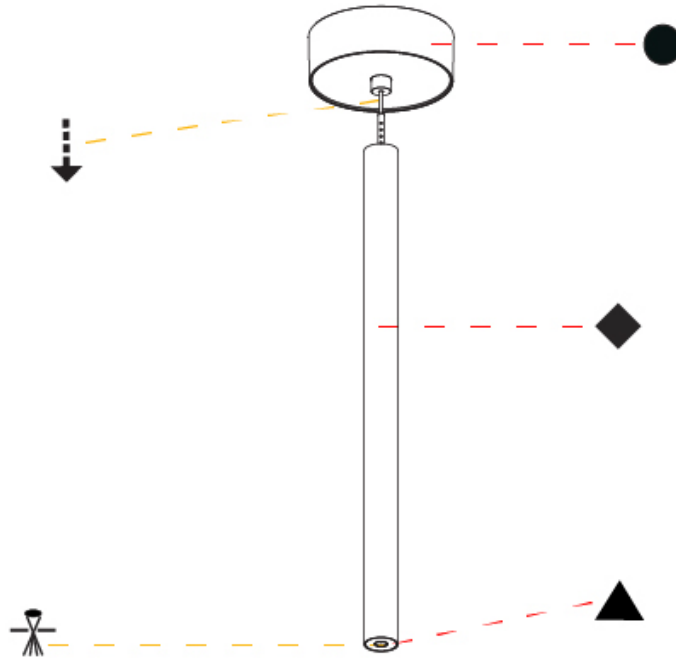

Shape: Cylinder
 Diameter (mm): 28
 Diameter (in): 1 1/8
 Height (mm): 450
 Height (in): 17 11/16
 Max. Overall Height (mm): 2450
 Max. Overall Height (in): 96 7/16
 Light Distribution: Downlight
 Weight (kg): 0.504
 Weight (lbs): 1.11
 Fixture Finish: [SSR / BKV / CWI / CRY / HAB / UFT / ITA / RUA / FTG / MYG / LOD / PUS / FRO / FUP / KIA / POP / BLS / SPG / MEY / GOH / GUM / CHC / COM / ABZ / JAG / OBR / MOS / ROR](#)
 Fixture Material: Aluminum
 Cable Details: [2000mm or 4000mm Black Cable](#)

OPTICAL

Optic°: [24 / 32 / 34 / 55 / 58](#)

RATINGS AND CERTIFICATIONS

Certified By: Certified for North American Standards
 IP rating: IP20

HANGOVER PLUG MONOPOINT SURFACE CANOPY SUSPENSION

A30846-

PROJECT	_____
TYPE	_____
SPECIFIER	_____
QUANTITY	_____
DATE	_____